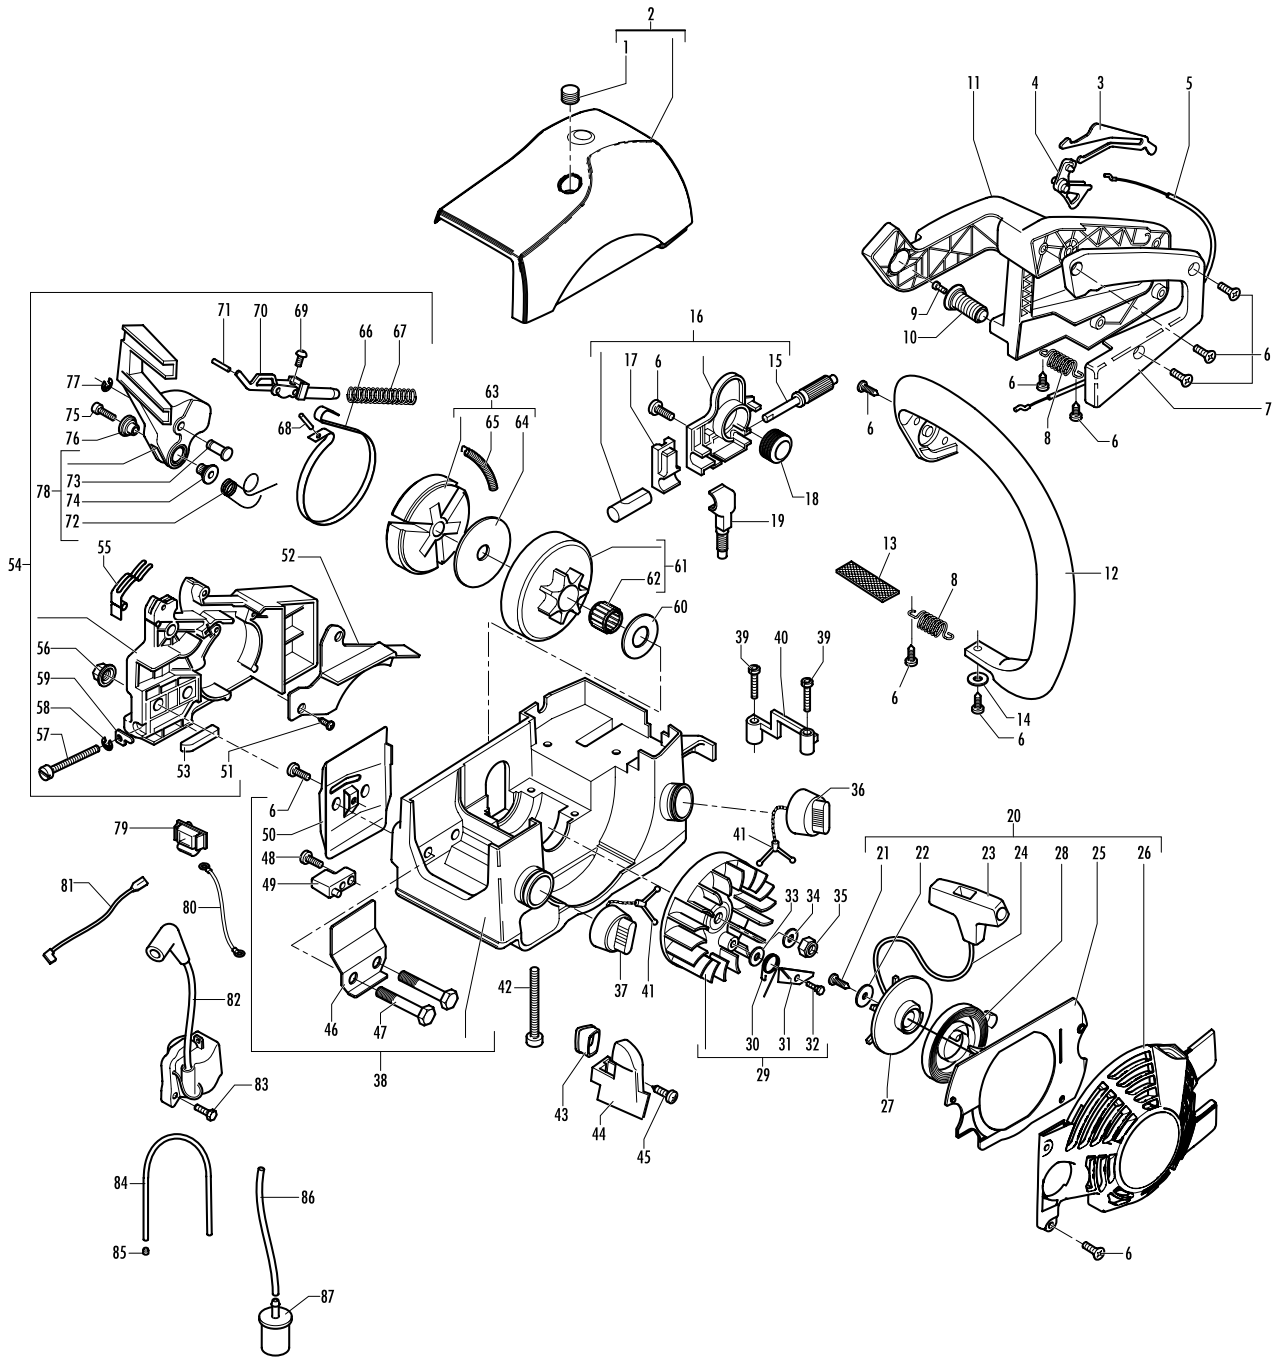

FIGURE 1

FIGURE 1

pos	P/N McC	P/N ELX	Qty	DESCRIPTION	pos	P/N McC	P/N ELX	Qty	DESCRIPTION
1	503227001	503227001	1	slotted barrel nut M5	45	503213216	503213216	9	screw
2	242478	538242478	1	cylinder cover	46	242499	538242499	1	guide plate
3	506014503	506014503	1	lever	47	506013101	506013101	2	bolt
4	506014401	506014401	1	gas lever	48	503213216	503213216	9	screw
5	506014004	506014004	1	gas cable	49	506031603	506031603	1	brake chain
6	503213216	503213216	3	screw	50	503492501	503492501	1	chain guide - p.kaatari
7	242657	358242657	1	half handle post.	51	503212810	503212810	6	screw
8	506014601	506014601	2	antivibe spring	52	503606901	503606901	1	cover spring
9	503200216	503200216	1	screw M5x16	53	501795801	501795801	1	guide
10	506014701	506014701	1	antivibe spring	54	242659	538242659	1	ass. clutch cover
11	242658	538242658	1	half handle post dx	55	501874701	501874701	1	spring
12	503711401	503711401	1	handle	56	227762	538227762	2	nut M 8
13	503119202	503119202	1	strap	57	242560	538242560	1	chain tensioner screw
14	503230042	503230042	1	washer	58	227504	538227504	1	benzing 5mm
15	506023901	506023901	1	pump plunger	59	505267895	505267895	1	puller unit - p.kaatari
16	506027701	506027701	1	oil pump	60	503230105	503230105	1	washer
17	506024201	506024201	1	oil guide	61	503159802	503159802	1	clutch drum
18	503104902	503104902	1	pump drive wheel	62	503253401	503253401	1	support bushing
19	503101601	503101601	1	suction hose CPL ass'y	63	503173102	503173102	1	clutch CPL
20	242656	538242656	1	starter ass'y	64	504184401	504184401	1	clutch
21	503210616	503210616	1	screw	65	504210016	504210016	1	spring
22	227259	538227259	1	washer	66	501875401	501875401	1	spring
23	503543901	503543901	1	starter handle	67	503688501	503688501	1	brake band
24	505305125	505305125	1	starter rope	68	721425250	721425250	1	elastic pin
25	242740	538242740	1	starter cover ari conv.	69	503212810	503212810	6	screw
26	242738	538242738	1	starter cover	70	501875301	501875301	1	knee-joint
27	506016401	506016401	1	starter pulley	71	720123300	720123300	1	pin 3x10
28	501763101	501763101	1	spring starter	72	503610801	503610801	1	spring
29	503790004	503790004	1	flywheel assy	73	503802701	503802701	1	brake lever pin
30	503783201	503783201	1	spring	74	501768101	501768101	1	bushing
31	503710203	503710203	1	pawl	75	503202616	503202616	1	screw
32	501819903	501819903	1	screw	76	501768001	501768001	1	bushing
33	503230042	503230042	1	washer	77	235367	538235367	1	benzing 4mm
34	503230101	503230101	1	washer	78	503513102	503513102	1	hand guard
35	503221011	503221011	1	nut	79	503718001	503718001	1	stop switch
36	506027505	506027505	1	ass. cap mix	80	503440601	503440601	1	ground lead
37	503551601	503551601	1	tank cap	81	506013701	506013701	1	shorting lead
38	503498201	503498201	1	tank CPL	82	503580501	503580501	1	ignition module
39	503213230	503213230	2	screw	83	503202520	503202520	2	screw
40	503748101	503748101	1	place switch	84	242528	538242528	1	hose 110mm
41	503578901	503578901	1	holder	85	504357201	504357201	1	hose filter
42	242727	538242727	4	screw TC M6x60	86	242527	538242527	1	hose 130mm
43	503711101	503711101	1	induction pipe	87	503443201	503443201	1	filter mix
44	503711001	503711001	1	induction pipe					