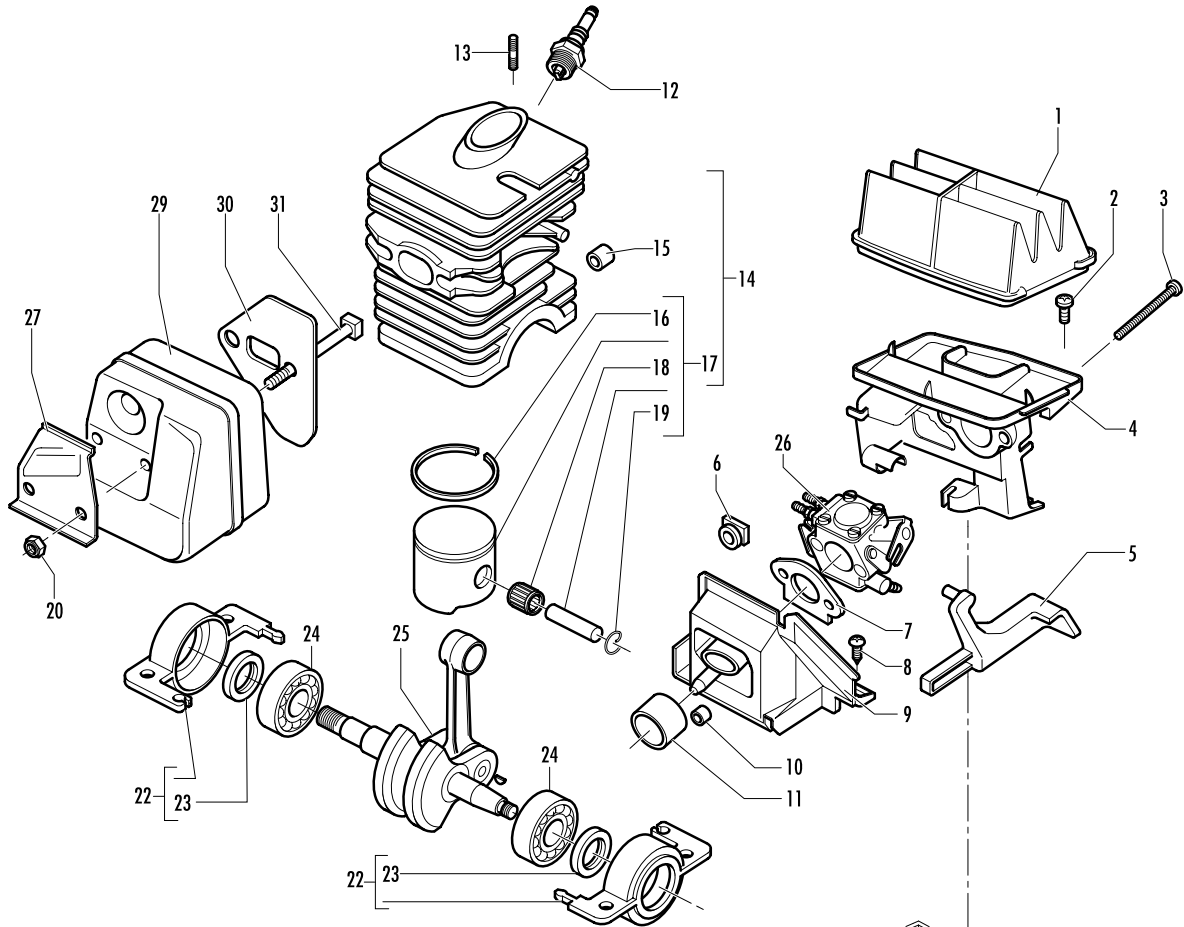

FIGURE 4

FIGURE 3

FIGURE 2

pos	P/N McC	P/N ELX	Qty	DESCRIPTION
1	503413203	503413203	1	air filter
2	503213216	503213216	2	screw
3	503213245	503213245	1	screw
4	503413101	503413101	1	filter holder
5	503105203	503105203	1	lever choke
6	501527801	501527801	1	bushing
7	501770002	501770002	1	gasket
8	503213216	503213216	3	screw
9	506013503	506013503	1	partition
10	505310751	505310751	1	rubber
11	506013202	506013202	1	bushing
12	240010	538240010	1	spark plug RCT7Y
13	503208006	503208006	1	screw
14	503625502	503625502	1	cylinder/piston ass'y
15	505310751	505310751	1	rubber
16	503289003	503289003	1	piston ring
17	249183	538249183	1	piston kit
18	501451601	501451601	1	needle bearing
19	737441000	737441000	2	ring
20	503222302	503222302	2	nut
22	506056502	506056502	2	crank shaft housing ass'y
23	505275719	505275719	2	seal ring
24	738220225	738220225	2	bearing
25	503573805	503573805	1	crank shaft assy
26	FIGURE 3		1	carb.
27	503853301	503853301	1	exh.outlet ass'y
29	506011703	506011703	1	muffler
30	503723701	503723701	1	muffler gasket
31	503218201	503218201	2	square head screw 5x57

FIGURE 3 CARB.ZAMA C1Q-EL 1

	503283101	503283101	1	carb.
1	503482101	503482101	1	diaph.gasket kit
2	249171	538249171	1	rep.kit RB45Z

FIGURE 3 WALBRO WT170-WT616-WT680

1	229191	538229191	1	Set of gasket
2	247260	538247260	1	major kit