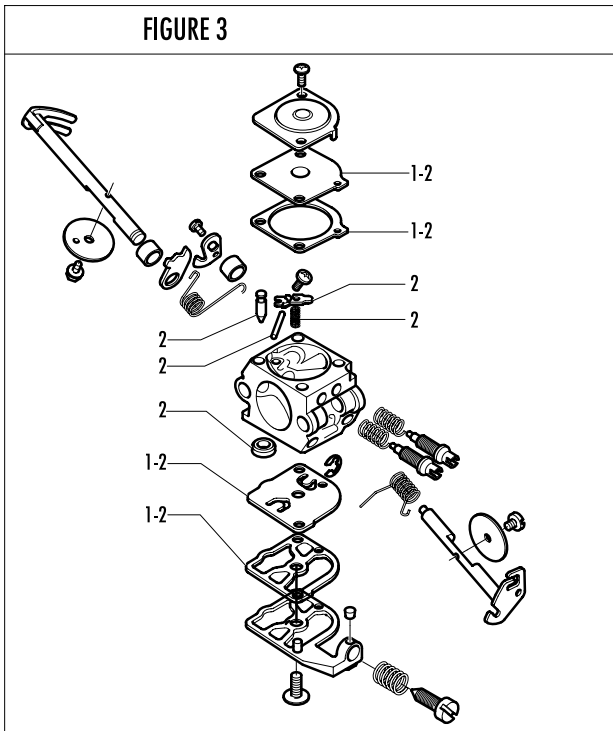

FIGURE 4

FIGURE 3

FIGURE 2

pos	P/N McC	P/N ELX	Qty	DESCRIPTION
1	503413203	503413203	1	air filter
2	503213216	503213216	2	screw
3	503213245	503213245	1	screw
4	503413101	503413101	1	filter holder
5	503105203	503105203	1	lever choke
6	501527801	501527801	1	bushing
7	501770002	501770002	1	gasket
8	503213216	503213216	3	screw
9	506013503	506013503	1	partition
10	505310751	505310751	1	rubber
11	506013202	506013202	1	bushing
12	240010	538240010	1	spark plug RCT7Y
13	503208006	503208006	1	screw
14	503625502	503625502	1	cylinder/piston ass'y
15	505310751	505310751	1	rubber
16	503289003	503289003	1	piston ring
17	249183	538249183	1	piston kit
18	501451601	501451601	1	needle bearing
19	737441000	737441000	2	ring
20	503222302	503222302	2	nut
22	506056502	506056502	2	crank shaft housing ass'y
23	505275719	505275719	2	seal ring
24	738220225	738220225	2	bearing
25	503573805	503573805	1	crank shaft assy
26	FIGURE 3		1	carb.
27	503853301	503853301	1	exh.outlet ass'y
29	506011703	506011703	1	muffler
30	503723701	503723701	1	muffler gasket
31	503218201	503218201	2	square head screw 5x57